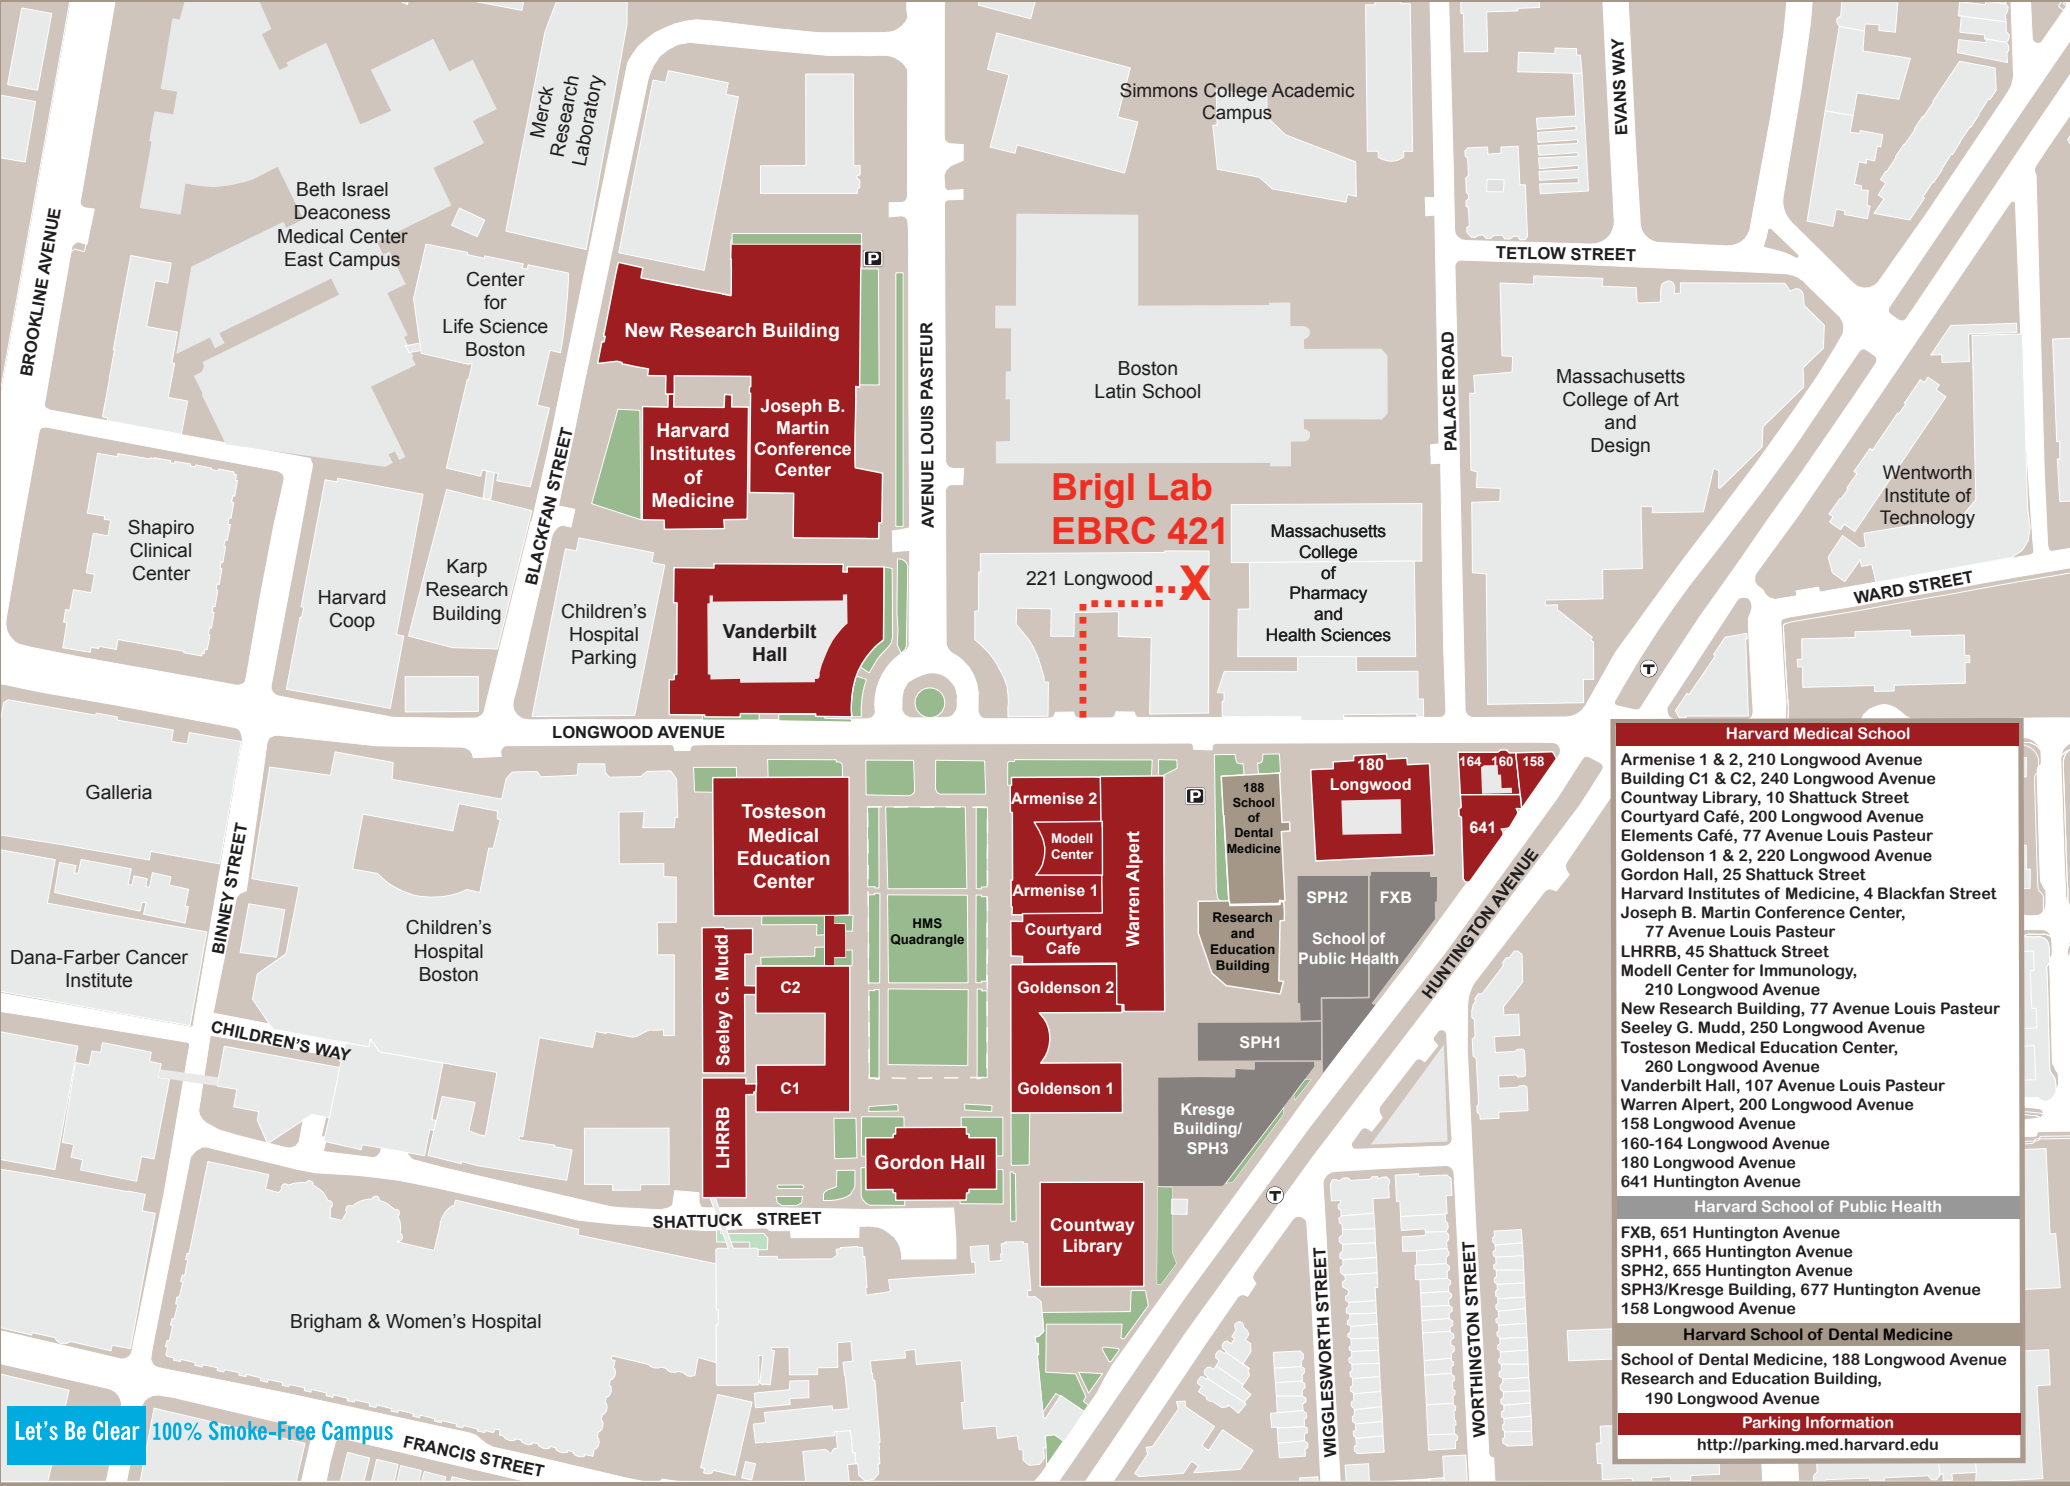

Harvard Longwood Campus

Harvard Medical School	
Armenise 1 & 2, 210 Longwood Avenue	Building C1 & C2, 240 Longwood Avenue
Countway Library, 10 Shattuck Street	Courtyard Café, 200 Longwood Avenue
Elements Café, 77 Avenue Louis Pasteur	Goldenson 1 & 2, 220 Longwood Avenue
Gordon Hall, 25 Shattuck Street	Harvard Institutes of Medicine, 4 Blackfan Street
Joseph B. Martin Conference Center, 77 Avenue Louis Pasteur	LHRRB, 45 Shattuck Street
Modell Center for Immunology, 210 Longwood Avenue	New Research Building, 77 Avenue Louis Pasteur
Seeley G. Mudd, 250 Longwood Avenue	Tosteson Medical Education Center, 260 Longwood Avenue
Vanderbilt Hall, 107 Avenue Louis Pasteur	Warren Alpert, 200 Longwood Avenue
158 Longwood Avenue	160-164 Longwood Avenue
180 Longwood Avenue	641 Huntington Avenue
Harvard School of Public Health	
FXB, 651 Huntington Avenue	SPH1, 665 Huntington Avenue
SPH2, 655 Huntington Avenue	SPH3/Kresge Building, 677 Huntington Avenue
158 Longwood Avenue	
Harvard School of Dental Medicine	
School of Dental Medicine, 188 Longwood Avenue	Research and Education Building, 190 Longwood Avenue
Parking Information	
http://parking.med.harvard.edu	

Let's Be Clear 100% Smoke-Free Campus FRANCIS STREET